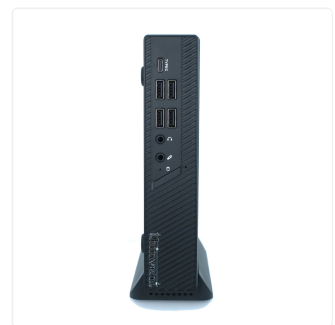

Thinvent Aero Mini PC

Intel Core Ultra 5 125U processor

12 core, up to 4.3 GHz, 12 MB cache

Dual LAN

16GB DDR5 RAM

32GB SSD

No WiFi

Ubuntu Linux

Thinvent Keyboard and Mouse set

SKU: AERO-CU5_14L-16_5-M32-12_5-X-U-KM

Engineer your operations with silent, industrial-grade power.

Built for the Demanding Edge

This compact powerhouse is engineered for reliability in challenging industrial settings. Its fanless, rugged steel chassis ensures silent, dust-resistant operation, perfect for control rooms, kiosks, or manufacturing floors where space is limited and conditions are tough.

Ready for Real-World Deployment

Out of the box, it's a complete solution designed to get you up and running. Pre-installed with a stable Ubuntu Linux OS and paired with a dedicated keyboard and mouse set, it minimises setup time and IT overhead. The dual Gigabit LAN ports provide robust, wired network connectivity for critical data transfer and network redundancy, ensuring your processes stay online.

Simplify and Secure Your Infrastructure

Experience a streamlined, professional computing platform that prioritises stability over bloat. Its focused design is built for dedicated applications, from digital signage and process monitoring to thin client setups, offering a secure and manageable endpoint for your essential operations.