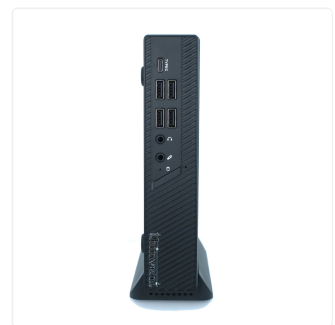

Thinvent Aero Mini PC

Intel Core Ultra 5 125U processor

12 core, up to 4.3 GHz, 12 MB cache

Dual LAN

32GB DDR5 RAM

32GB MLC SSD

No WiFi

Ubuntu Linux

Thinvent Keyboard and Mouse set

SKU: AERO-CU5_14L-32_5-S32-12_5-X-U-KM

Engineer your operations with silent, industrial-grade power.

Built for the Demanding Edge

This compact powerhouse is engineered for reliability in challenging industrial settings. Its fanless, rugged steel chassis ensures silent, dust-resistant operation, perfect for control rooms, kiosks, or manufacturing floors where space is limited and conditions are tough.

Ready for Real-World Deployment

Out of the box, it's a complete solution designed to get you up and running. Pre-installed with a stable Ubuntu Linux OS and paired with a dedicated keyboard and mouse set, it minimises setup time and IT overhead. The dual Gigabit LAN ports provide robust, wired network connectivity for critical data transfer and network redundancy, ensuring your processes stay online.

Simplify and Secure Your Infrastructure

Experience a streamlined, professional computing platform that prioritises stability over bloat. Its focused design is built for dedicated applications, from digital signage and process monitoring to thin client setups, offering a secure and manageable endpoint for your essential operations.