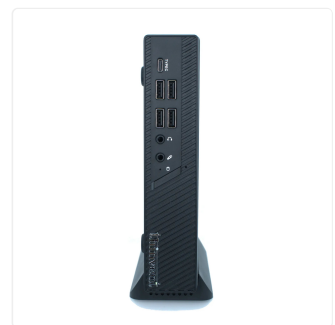

Thinvent Aero Mini PC

Intel Core Ultra 5 125U processor

12 core, up to 4.3 GHz, 12 MB cache

Dual LAN

8GB DDR5 RAM

256GB SSD

No WiFi

Thinix Embedded Linux

Thinvent Keyboard and Mouse set

SKU: AERO-CU5_14L-8_5-S256-12_5-X-THINUX-KM

Unleash power and reliability in the palm of your hand.

Engineered for demanding environments

- A compact powerhouse designed to drive your critical operations without faltering.
- Experience seamless multitasking and robust performance for business applications, digital signage, and control systems.
- Its resilient build and stable platform ensure continuous uptime in retail, hospitality, or industrial settings.

Built for seamless integration and control

- Dual Ethernet ports provide network redundancy and flexibility for secure, wired connections.

- The pre-installed Thinix™ operating system offers a secure, lightweight platform ready for specialised software.
- Manage deployments effortlessly with built-in remote management tools, simplifying maintenance across multiple sites.

Your complete, dependable workstation solution

- Arrives fully equipped with a keyboard and mouse, so you can start working the moment you unbox it.
- Connect to legacy and modern displays with ease, making it the perfect central hub for any workspace.
- Choose the Aero Mini PC for a no-fuss, professional-grade computer that focuses purely on getting the job done.