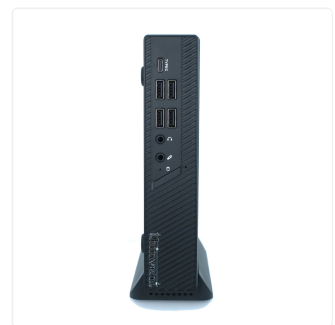

Thinvent Aero Mini PC

Intel Core Ultra 5 125U processor

12 core, up to 4.3 GHz, 12 MB cache

Dual LAN

8GB DDR5 RAM

256GB SSD

No WiFi

Ubuntu Linux

Thinvent Keyboard and Mouse set

SKU: AERO-CU5_14L-8_5-M256-12_5-X-U-KM

Engineer your operations with silent, industrial-grade power.

Built for the Demanding Edge

This compact powerhouse is engineered for reliability in challenging industrial settings. Its fanless, rugged steel chassis ensures silent, dust-resistant operation, perfect for control rooms, kiosks, or manufacturing floors where space is limited and conditions are tough.

Ready for Real-World Deployment

Out of the box, it's a complete solution designed to get you up and running. Pre-installed with a stable Ubuntu Linux OS and paired with a dedicated keyboard and mouse set, it minimises setup time and IT overhead. The dual Gigabit LAN ports provide robust, wired network connectivity for critical data transfer and network redundancy, ensuring your processes stay online.

Simplify and Secure Your Infrastructure

Experience a streamlined, professional computing platform that prioritises stability over bloat. Its focused design is built for dedicated applications, from digital signage and process monitoring to thin client setups, offering a secure and manageable endpoint for your essential operations.