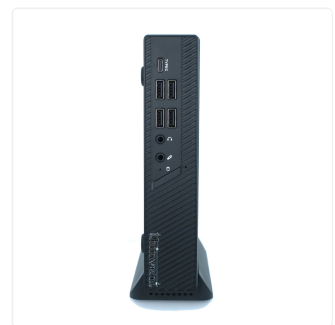

Thinvent Aero Mini PC

Intel Core Ultra 5 125U processor

12 core, up to 4.3 GHz, 12 MB cache

Dual LAN

8GB DDR5 RAM

512GB SSD

No WiFi

Ubuntu Linux

Thinvent Keyboard and Mouse set

SKU: AERO-CU5_14L-8_5-M512-12_5-X-U-KM

Engineer your operations with silent, industrial-grade power.

Built for the Demanding Edge

This compact powerhouse is engineered for reliability in challenging industrial settings. Its fanless, rugged steel chassis ensures silent, dust-resistant operation, perfect for control rooms, kiosks, or manufacturing floors where space is limited and conditions are tough.

Ready for Real-World Deployment

Out of the box, it's a complete solution designed to get you up and running. Pre-installed with a stable Ubuntu Linux OS and paired with a dedicated keyboard and mouse set, it minimises setup time and IT overhead. The dual Gigabit LAN ports provide robust, wired network connectivity for critical data transfer and network redundancy, ensuring your processes stay online.

Simplify and Secure Your Infrastructure

Experience a streamlined, professional computing platform that prioritises stability over bloat. Its focused design is built for dedicated applications, from digital signage and process monitoring to thin client setups, offering a secure and manageable endpoint for your essential operations.