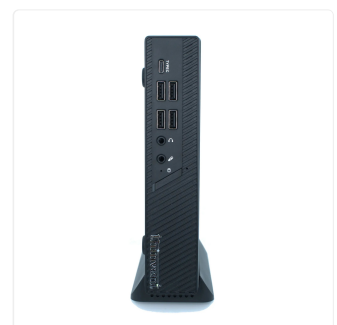

Thinvent Aero Mini PC

Intel Core i3-1315U processor

6 core, up to 4.5 GHz, 10 MB cache

4GB DDR4 RAM

1TB SSD

No WiFi

Thinix Embedded Linux

SKU: AERO-I3_13-4-M1024-12_5-X-THINUX-0

Unleash compact power and enterprise-grade reliability with the Thinvent® Aero Mini PC.

Core Performance

- At its heart lies the Intel® Core™ i3-1315U processor, featuring 6 cores with speeds up to 4.5 GHz and a 10 MB cache for responsive multitasking and efficient operations.

Memory & Storage

- Experience fluid workflows with 16GB DDR4 RAM and lightning-fast boot-ups and application loading from the 512GB SSD.

Thinvent Thinix™ Embedded Linux Experience

- Discover the robust and secure Thinvent® Thinix™ Embedded Linux operating system, tailor-made for specialized and enterprise environments.
- Enjoy essential productivity tools including Chromium and Mozilla Firefox browsers, LibreOffice, and a PDF viewer.
- Benefit from advanced remote management capabilities with RDP 10 (RemoteFX, H.264/AVC), Putty, SSH, and browser-based VNC shadowing for seamless administration.
- Support for Java, Python, and glibc based location applications, along with SIP video and voice over IP, makes it ideal for custom solutions and communication.

- Integrated multimedia player with MPEG4 support enhances digital signage and content delivery.

Seamless Connectivity

- Connect effortlessly with a rich port selection including HDMI and VGA for dual display support, two USB 3.2, two USB 2.0, four front USB 2.0, and a front USB C port.
- Ensure stable and secure networking with Gigabit Ethernet (1000 Mbps).
- Comprehensive audio options feature speaker out, front speaker out, mic in, and front mic in.

Robust Design & Reliability