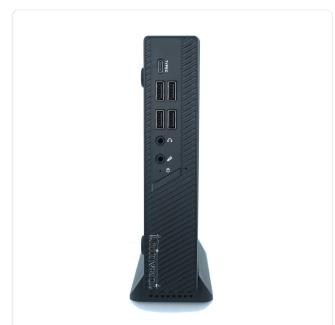

Thinvent Aero Mini PC

Intel Core i3-1315U processor

6 core, up to 4.5 GHz, 10 MB cache

8GB DDR4 RAM

128GB SSD

No WiFi

Thinix Embedded Linux

SKU: AERO-I3_13-8-S128-12_5-X-THINUX-0

Unleash compact power and enterprise-grade reliability with the Thinvent® Aero Mini PC.

Core Performance

- At its heart lies the Intel® Core™ i3-1315U processor, featuring 6 cores with speeds up to 4.5 GHz and a 10 MB cache for responsive multitasking and efficient operations.

Memory & Storage

- Experience fluid workflows with 16GB DDR4 RAM and lightning-fast boot-ups and application loading from the 512GB SSD.

Thinvent Thinix™ Embedded Linux Experience

- Discover the robust and secure Thinvent® Thinix™ Embedded Linux operating system, tailor-made for specialized and enterprise environments.
- Enjoy essential productivity tools including Chromium and Mozilla Firefox browsers, LibreOffice, and a PDF viewer.
- Benefit from advanced remote management capabilities with RDP 10 (RemoteFX, H.264/AVC), Putty, SSH, and browser-based VNC shadowing for seamless administration.
- Support for Java, Python, and glibc based location applications, along with SIP video and voice over IP, makes it ideal for custom solutions and communication.

- Integrated multimedia player with MPEG4 support enhances digital signage and content delivery.

Seamless Connectivity

- Connect effortlessly with a rich port selection including HDMI and VGA for dual display support, two USB 3.2, two USB 2.0, four front USB 2.0, and a front USB C port.
- Ensure stable and secure networking with Gigabit Ethernet (1000 Mbps).
- Comprehensive audio options feature speaker out, front speaker out, mic in, and front mic in.

Robust Design & Reliability