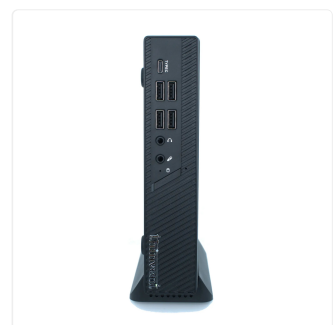

Thinvent Aero Mini PC

Intel Core i7-1255U processor

10 core, up to 4.7 GHz, 12 MB cache

Dual LAN

8GB DDR4 RAM

128GB SSD

No WiFi

Windows 11 Pro

SKU: AERO-I7_12L-8-M128-12_5-X-11P-0

Engineer powerful solutions in a compact, industrial-grade package.

Introducing the Thinvent® Aero Mini PC, the ultimate workhorse for demanding environments. This isn't a desktop computer for the home; it's a robust digital brain built to thrive where reliability is non-negotiable.

Built for the Real World

Forget fragile consumer tech. The Aero is engineered with industrial-grade components in a rugged steel chassis, designed to deliver unwavering performance in challenging conditions. From factory floors to digital signage installations, it provides steadfast computing power without taking up valuable space.

Uncompromising Power for Critical Tasks

Harness serious processing muscle to drive your most important applications. From complex automation systems and machine vision to point-of-sale hubs and network control, the Aero handles intensive workloads with ease. Its dual Gigabit Ethernet ports ensure rock-solid, high-speed network connectivity, making it the perfect core for secure and reliable operations.

Simplify Deployment, Maximise Uptime

Get up and running faster. Its compact, VESA-mountable design allows you to install it virtually anywhere—behind a monitor, under a desk, or on a wall. Coupled with the efficiency of Windows 11 Pro, you benefit from a familiar, professional environment that's ready to support your business from day one. Choose the Thinvent Aero Mini PC, where robust performance meets rugged dependability.