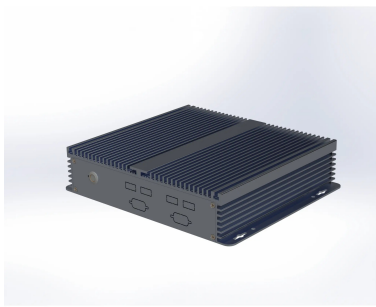

Thinvent® Industrial PC IPC3, Intel® Core™ i3-1215U processor (6 core, up to 4.4 GHz, 10 MB cache), 32GB DDR4 RAM, 1TB SSD, 12V 7A Adapter, No WiFi, Windows 11 Pro, Quad DB9 Serial

SKU: IPC3-i3_12-32-m1024-12_7-X-11P-4S

Unyielding Power, Unwavering Reliability: Built for the Edge.

Processing

Cores	6
Max Frequency	4.4 GHz
Cache	10 MB
Main Memory	32 GB
SSD Storage	1024 GB

Display

HDMI	1
VGA	1

Audio

Speaker Out	1
Mic In	1

Connectivity