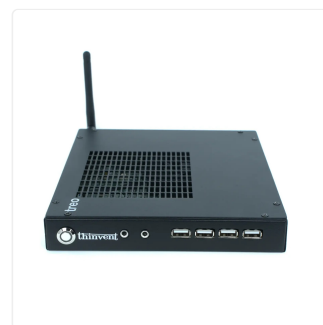

Thinvent Treo Mini PC

Intel Core i3-1215U processor

6 core, up to 4.4 GHz, 10 MB cache

Dual LAN

4GB DDR4 RAM

256GB SSD

Dual Band WiFi

DOS

Thinvent Keyboard and Mouse set

SKU: TREO-I3_12L-4-M256-12_5-M-DOS-KM

Unleash major potential from a mini powerhouse. The Thinvent® Treo Mini PC delivers robust, reliable computing designed to thrive in demanding environments, proudly conceived and crafted in India.

Built for the real world

Engineered with a solid aluminium chassis for exceptional durability and superior heat dissipation, ensuring cool, consistent performance even during extended operation. Its sleek, powder-coated black finish offers a professional look that means business.

Your versatile workhorse

Ideal for digital signage, point-of-sale systems, or as a compact workstation, its dual Gigabit LAN ports provide rock-solid network connectivity for critical applications. The included VESA mount allows for discreet, space-saving installation behind a monitor or under a desk.

Made for you, made to last

We understand that one size doesn't fit all. For larger projects, we offer customisation on colours and design to seamlessly integrate with your brand and specific operational needs. This is industrial computing, simplified and strengthened.