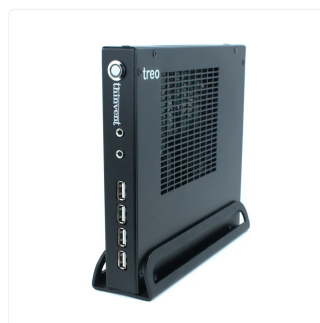

Unleash Power in a Compact Design: The Thinvent® Treo Mini PC.

Experience incredible performance and a sleek, space-saving design with the Thinvent® Treo Mini PC. Engineered in India for robust functionality, this mini powerhouse is built with a solid aluminium chassis in a sophisticated black finish, ensuring efficient heat dissipation and a premium feel.

- Multitask with ease thanks to 64GB of DDR4 RAM.
- Fast boot times and quick application loading are guaranteed with a 128GB SSD.

Connectivity and Versatility

- Connect to any display with HDMI and VGA outputs.
- A comprehensive array of ports includes USB 3.2, USB 2.0, and front USB 2.0, alongside speaker and microphone inputs for all your peripheral needs.

- A 1000 Mbps Ethernet port ensures reliable network performance.

Built for Reliability and Efficiency

- Powered by a 12V 7A adapter with universal input (100~275 Volts AC).
- Designed to operate in diverse environments with an operating temperature of 0°C ~ 40°C.
- Adheres to global standards with RoHS, ISO, and BIS certifications.

Compact and Customisable

- Its remarkably small dimensions (199.5mm × 181.5mm × 29.5mm) and VESA mount compatibility make it ideal for any workspace.
- Explore customisation options for colours and design for large volume requirements.