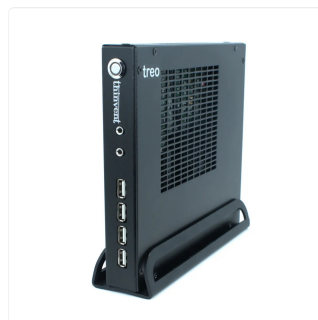

Intel Core i5-1335U processor

10 core, up to 4.6 GHz, 12 MB cache

16GB DDR4 RAM

256GB SSD

No WiFi

Windows 11 Pro

Thinvent Keyboard and Mouse set

SKU: TREO-I5_13-16-M256-12_5-X-11P-KM

Unleash your productivity with the Thinvent® Treo Mini PC: Engineered in India for ultimate performance and style.

Experience compact power designed for efficiency and built to last. The Thinvent® Treo Mini PC is your gateway to seamless multitasking and robust computing, all within a sleek, aluminum chassis.

Key Performance Features

- Powered by an Intel® Core™ i5-1335U processor, boasting 10 cores and reaching up to 4.6 GHz with a 12 MB cache for swift, responsive operation.
- Multitask effortlessly with 16GB of DDR4 RAM.
- Store your world with a lightning-fast 256GB SSD.

Connectivity and Versatility

- Connect to any display with HDMI and VGA outputs.
- Enjoy a complete audio experience with Speaker Out and Mic In ports, including front access.
- Expand your peripherals with 2 USB 3.2 ports and 4 USB 2.0 ports (including 2 front USB 2.0).
- Blazing-fast 1000 Mbps Ethernet ensures stable network connections.

Designed for Your Workspace

- Premium, powder-coated black aluminum housing ensures efficient heat dissipation and a sophisticated look.
- Compact dimensions (199.5mm x 181.5mm x 29.5mm) fit perfectly on any desk or can be VESA mounted.
- Includes a Thinvent® Keyboard and Mouse set to get you started immediately.
- Runs on Microsoft Windows 11 Pro for advanced features and security.
- 100% designed and made in India, reflecting superior craftsmanship.
- Customisable colours and designs available for large requirements, ensuring a perfect fit for your brand.

Power and Reliability