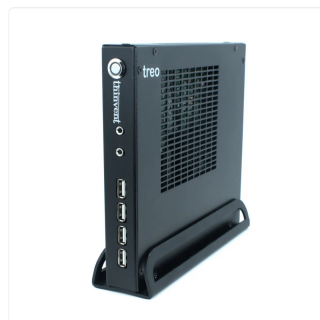

Thinvent Treo Mini PC

Intel Core i5-1335U processor

10 core, up to 4.6 GHz, 12 MB cache

32GB DDR4 RAM

128GB SSD

No WiFi

Windows 11 Pro

Thinvent Keyboard and Mouse set

SKU: TREO-I5_13-32-M128-12_5-X-11P-KM

Unleash your productivity with the Thinvent® Treo Mini PC: Engineered in India for ultimate performance and style.

Experience compact power designed for efficiency and built to last. The Thinvent® Treo Mini PC is your gateway to seamless multitasking and robust computing, all within a sleek, aluminum chassis.

Key Performance Features

- Powered by an Intel® Core™ i5-1335U processor, boasting 10 cores and reaching up to 4.6 GHz with a 12 MB cache for swift, responsive operation.
- Multitask effortlessly with 16GB of DDR4 RAM.
- Store your world with a lightning-fast 512GB SSD.

Connectivity and Versatility

- Connect to any display with HDMI and VGA outputs.
- Enjoy a complete audio experience with Speaker Out and Mic In ports, including front access.
- Expand your peripherals with 2 USB 3.2 ports and 4 USB 2.0 ports (including 2 front USB 2.0).
- Blazing-fast 1000 Mbps Ethernet ensures stable network connections.

Designed for Your Workspace

- Premium, powder-coated black aluminum housing ensures efficient heat dissipation and a sophisticated look.
- Compact dimensions (199.5mm x 181.5mm x 29.5mm) fit perfectly on any desk or can be VESA mounted.
- Includes a Thinvent® Keyboard and Mouse set to get you started immediately.
- Runs on Microsoft Windows 11 Pro for advanced features and security.
- 100% designed and made in India, reflecting superior craftsmanship.
- Customisable colours and designs available for large requirements, ensuring a perfect fit for your brand.

Power and Reliability