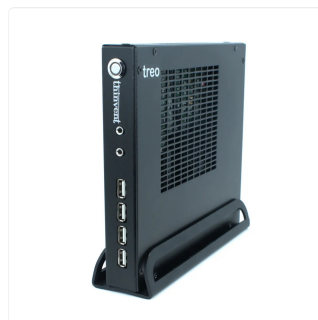

Intel Core i5-1335U processor

10 core, up to 4.6 GHz, 12 MB cache

64GB DDR4 RAM

128GB SSD

No WiFi

Windows 11 Pro

Thinvent Keyboard and Mouse set

SKU: TREO-I5_13-64-M128-12_5-X-11P-KM

Unleash your productivity with the Thinvent® Treo Mini PC: Engineered in India for ultimate performance and style.

Experience compact power designed for efficiency and built to last. The Thinvent® Treo Mini PC is your gateway to seamless multitasking and robust computing, all within a sleek, aluminum chassis.

Key Performance Features

- Powered by an Intel® Core™ i5-1335U processor, boasting 10 cores and reaching up to 4.6 GHz with a 12 MB cache for swift, responsive operation.
- Multitask effortlessly with 16GB of DDR4 RAM.
- Store your world with a lightning-fast 512GB SSD.

Connectivity and Versatility

- Connect to any display with HDMI and VGA outputs.
- Enjoy a complete audio experience with Speaker Out and Mic In ports, including front access.
- Expand your peripherals with 2 USB 3.2 ports and 4 USB 2.0 ports (including 2 front USB 2.0).
- Blazing-fast 1000 Mbps Ethernet ensures stable network connections.

Designed for Your Workspace

- Premium, powder-coated black aluminum housing ensures efficient heat dissipation and a sophisticated look.
- Compact dimensions (199.5mm x 181.5mm x 29.5mm) fit perfectly on any desk or can be VESA mounted.
- Includes a Thinvent® Keyboard and Mouse set to get you started immediately.
- Runs on Microsoft Windows 11 Pro for advanced features and security.
- 100% designed and made in India, reflecting superior craftsmanship.
- Customisable colours and designs available for large requirements, ensuring a perfect fit for your brand.

Power and Reliability