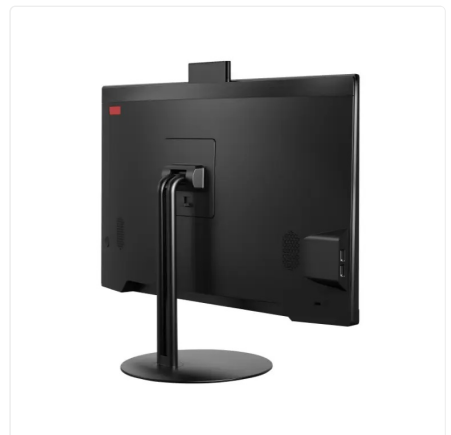

Thinvent Uno 21.5" All in One PC

Intel Core Ultra 5 125U processor

12 core, up to 4.3 GHz, 12 MB cache

Dual LAN

16GB DDR5 RAM

128GB SSD

Dual Band WiFi

Ubuntu Linux

Fixed Stand

SKU: UNO22-CU5_14L-16_5-M128-12_7-M-U-F

The Ultimate Space-Saver, Unmatched Reliability.

Thinvent® Uno All-in-One PC: Your streamlined command centre for demanding environments. Free up your workspace and eliminate cable clutter with this all-in-one powerhouse, engineered for 24/7 operation where consistency is non-negotiable.

Built for Business Continuity

- Engineered for relentless, all-day operation in industrial settings, from factory floors to logistics hubs.
- The integrated, space-saving design reduces desktop mess and installs in seconds, getting you up and running faster.
- Dual Gigabit Ethernet ports provide critical network redundancy, ensuring your operations stay online and connected.

- Benefit from the security, stability, and cost-efficiency of the pre-installed Ubuntu Linux operating system.

Ideal Use Cases

- Perfect as a robust digital signage player, transaction terminal, or control panel in retail and hospitality.
- Serves as a dependable thin client or kiosk in offices, warehouses, and public access areas.
- Its resilient build and simplified design make it the go-to for environments where reliability trumps everything.

Choose the Thinvent Uno. More than a computer, it's a seamless and steadfast solution for your core business operations.