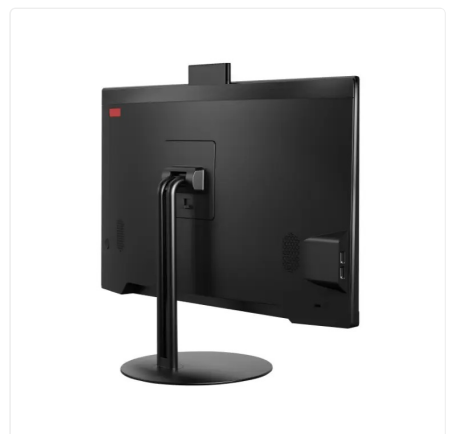

Thinvent Uno 21.5" All in One PC

Intel Core i3-1215U processor

6 core, up to 4.4 GHz, 10 MB cache

32GB DDR4 RAM

256GB SSD

No WiFi

Windows 11 IoT Value

Fixed Stand

SKU: UNO22-I3_12-32-M256-12_5-X-11V-F

Power Your Business with Precision: The Thinvent® Uno All-in-One PC.

Experience robust performance and unwavering reliability with the Thinvent® Uno 21.5" All-in-One PC. Engineered for demanding environments, this sleek black powerhouse combines cutting-edge technology with industrial-grade durability.

Exceptional Performance

- At its core lies the Intel® Core™ i3-1215U processor, featuring 6 cores and a blazing 4.4 GHz max frequency, backed by a 10 MB cache for seamless multitasking and rapid responsiveness. Coupled with 16GB DDR4 RAM, you'll navigate complex applications and workloads effortlessly. Store critical data and enjoy lightning-fast boot-ups with the integrated 512GB SSD.

Vivid Display and Smart Design

- Immerse yourself in crisp, clear visuals on the 21.5-inch Full HD (1920 x 1080) display, offering vibrant colors and wide 178° viewing angles from any perspective. A discreet pop-up 2 Megapixel camera ensures privacy when not in use. The sturdy fixed stand and Kensington Lock provide stability and enhanced security for any workstation.

Optimized Connectivity and OS