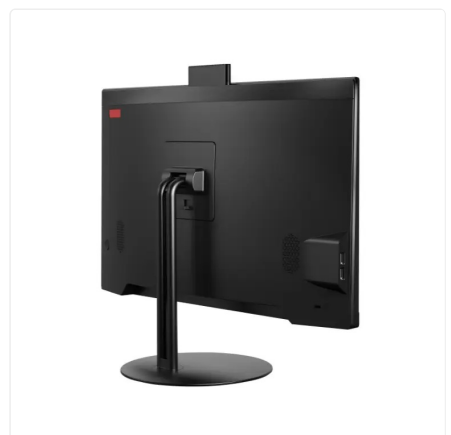

Thinvent Uno 21.5" All in One PC

Intel Core i3-1215U processor

6 core, up to 4.4 GHz, 10 MB cache

8GB DDR4 RAM

1TB SSD

No WiFi

Ubuntu Linux

Fixed Stand

SKU: UNO22-I3_12-8-M1024-12_10-X-U-F

Streamline Your Workspace: The Thinvent® Uno 21.5" All-in-One PC.

Experience efficiency and elegance with the Thinvent® Uno, a powerful and compact all-in-one PC designed to simplify your digital life. This sleek black machine boasts a vibrant 21.5-inch Full HD display, offering stunning visuals with wide viewing angles and 250 nits of brightness, perfect for both work and entertainment.

Unleash Productivity

- Powered by an Intel® Core™ i3-1215U processor, featuring 6 cores that reach up to 4.4 GHz with a 10 MB cache, ensuring smooth multitasking and responsive performance.
- 16GB of DDR4 RAM provides ample memory for demanding applications.
- A lightning-fast 1TB SSD offers generous storage and rapid boot-up times, so you spend less time waiting and more time doing.

Designed for Connection and Convenience

- The integrated 2-megapixel pop-up camera ensures privacy when not in use and clear video calls when needed.

- Easily connect all your peripherals with multiple USB 3.2 and USB 2.0 ports, plus HDMI and VGA outputs for versatile display options.
- Enjoy immersive audio with built-in 2 x 3 Watt speakers.
- Robust connectivity options include a 1000 Mbps Ethernet port.

Built for Reliability

- Runs on the secure and flexible Ubuntu Linux 24.04 LTS operating system.
- Crafted with a premium aluminium alloy, steel, and ABS plastic housing for durability and a modern aesthetic.
- Includes essential security features like a Kensington Lock.
- Energy efficient with a 12V 7A adapter.