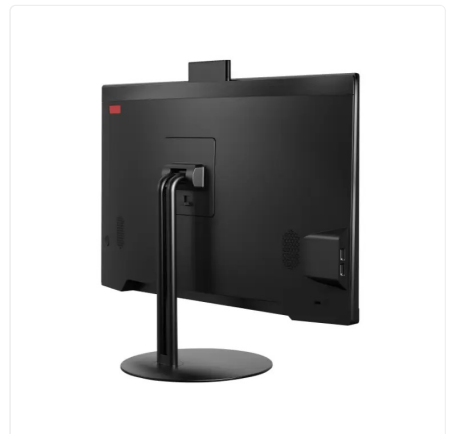

Thinvent Uno 21.5" All in One PC

Intel Core i3-1215U processor

6 core, up to 4.4 GHz, 10 MB cache

Dual LAN

16GB DDR4 RAM

1TB SSD

Dual Band WiFi

Without OS

Fixed Stand

SKU: UNO22-I3_12L-16-M1024-12_5-M-W_OS-F

Engineered for the essential tasks, designed for the demanding day.

A seamless hub for your core operations

Imagine a streamlined workstation that conquers clutter without compromise. The Thinvent Uno All-in-One PC integrates everything into one sleek, space-saving unit. Its crisp 21.5" display presents clear visuals for monitoring, menus, or client information, keeping your team focused and efficient. Dual LAN ports offer vital network redundancy or the ability to manage separate networks from a single, tidy desk.

Built for reliability where it matters most

From the bustling factory floor to the busy retail counter, this computer is built to perform. The robust, all-metal construction ensures durability in active environments. With a fanless design for silent operation and wide operating tolerances, it delivers steadfast performance without the fuss. The versatile connectivity handles peripherals with ease, making it the dependable heart of your point-of-sale, digital signage, or light industrial application.

Simplify your setup, secure your space

Get up and running faster with a single-cable power solution that eliminates bulky power supplies. The integrated Kensington lock slot provides a simple, physical layer of security for your asset. Offering the flexibility to install your preferred operating system, the Uno is the blank canvas for your specific software needs, ready to become the backbone of your daily workflow.