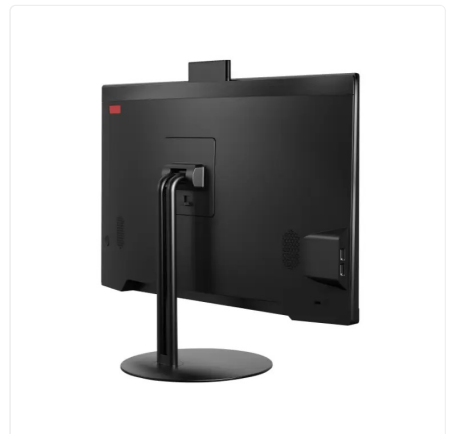

Thinvent Uno 21.5" All in One PC

Intel Core i3-1215U processor

6 core, up to 4.4 GHz, 10 MB cache

Dual LAN

4GB DDR4 RAM

512GB SSD

No WiFi

Ubuntu Linux

Fixed Stand

SKU: UNO22-I3_12L-4-M512-12_5-X-U-F

Engineered for unshakeable reliability in the heart of your operation.

Your streamlined command centre, ready for duty

This isn't your average office PC. The Thinvent® Uno All-in-One is built from the ground up for demanding environments where consistent performance and a clutter-free footprint are paramount. Its robust, all-in-one design consolidates your entire system into a single, durable unit, freeing up valuable workspace and simplifying your setup.

Built for purpose, not for show

With its industrial-grade construction and fixed stand, this PC offers steadfast stability on the factory floor, in the logistics hub, or at the dedicated service counter. The dual Ethernet ports provide critical network redundancy or enable connection to two separate networks, ensuring your vital data keeps flowing without interruption. Running on the efficient and secure Ubuntu Linux, it delivers a focused, bloat-free experience for your specific applications, from process monitoring to digital signage and kiosk deployments.

Why choose the Thinvent Uno

- Experience robust, all-day computing power in a space-saving, integrated design.
- Gain peace of mind with dual LAN connectivity for essential network reliability.
- Deploy a secure, stable, and purpose-built workstation with a trusted operating system.
- Reduce cable clutter and simplify installations with a single, self-contained unit.