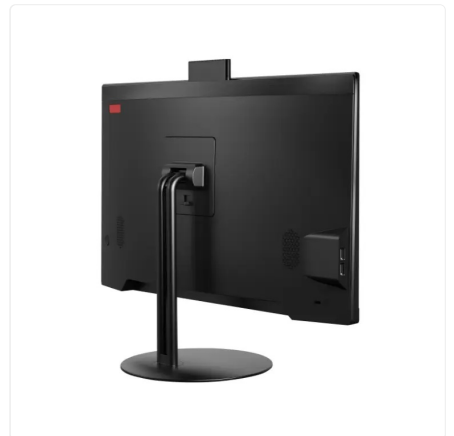

Thinvent Uno 21.5" All in One PC

Intel Core i3-1215U processor

6 core, up to 4.4 GHz, 10 MB cache

Dual LAN

64GB DDR4 RAM

1TB SSD

No WiFi

Ubuntu Linux

Height Adjustable Stand

SKU: UNO22-I3_12L-64-M1024-12_5-X-U-HA

Unleash seamless efficiency in a sleek, space-saving design.

Perfect for demanding environments

This robust all-in-one PC consolidates your entire workstation into a single, elegant unit, freeing up valuable desk space and reducing cable clutter. Its reliable performance is built for the long haul, handling daily business applications, digital signage, and interactive kiosk duties with consistent ease.

Engineered for adaptability and control

The integrated height-adjustable stand allows you to customise the viewing angle for optimal comfort, reducing strain during long shifts. Dual Ethernet ports provide critical network redundancy or the flexibility to manage two separate networks, ensuring your operations stay connected. With Ubuntu Linux, benefit from a stable, secure, and bloatware-free operating system right out of the box.

Built for business continuity

- Experience a clean, integrated setup that minimises points of failure.
- Gain peace of mind with hardware designed for 24/7 reliability in commercial settings.
- Simplify deployment and maintenance with a unified, professional-grade system.