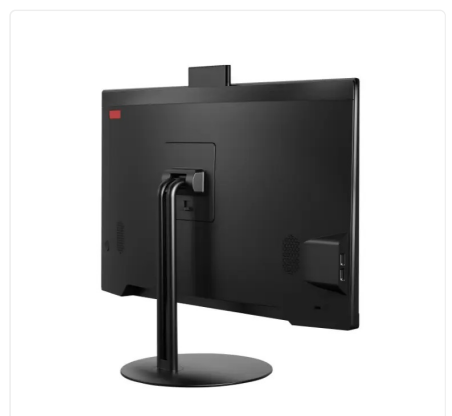

Thinvent Uno 21.5" All in One PC

Intel Core i3-1315U processor

6 core, up to 4.5 GHz, 10 MB cache

64GB DDR4 RAM

512GB SSD

Dual Band WiFi

Windows 11 IoT Value

Height Adjustable Stand

SKU: UNO22-I3_13-64-M512-12_10-M-11V-HA

Elevate Your Workspace: Power, Precision, and Ergonomics in One Sleek Package.

Introducing the Thinvent® Uno 21.5" All in One PC, engineered for peak performance and a clutter-free environment. This sophisticated machine combines robust computing power with a stunning display, all within a minimalist design.

Unleash Productivity

- Driven by an Intel® Core™ i3-1315U processor featuring 6 cores, up to 4.5 GHz, and a 10 MB cache, experience unparalleled speed for multitasking, demanding applications, and a smooth workflow.
- With 8GB DDR4 RAM and a colossal 1TB SSD, enjoy lightning-fast boot-ups, rapid application launches, and ample storage for all your critical data.

Immersive Visuals and Sound

- The vibrant 21.5" Full HD (1920x1080) display with 250 nits brightness offers crystal-clear images and expansive 178° viewing angles, perfect for detailed work or multimedia.
- Integrated 2 x 3W speakers deliver clear audio, complemented by a privacy-conscious pop-up 2 Megapixel camera for secure video conferencing.

Designed for Comfort and Connectivity