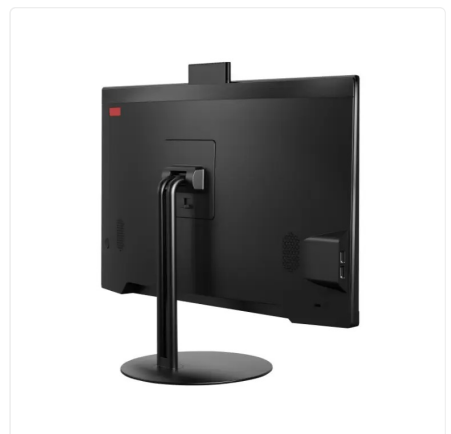

Thinvent Uno 21.5" All in One PC

Intel Core i5-1240P processor

12 core, up to 4.4 GHz, 12 MB cache

64GB DDR4 RAM

1TB SSD

No WiFi

DOS

Height Adjustable Stand

SKU: UNO22-I5_12-64-M1024-12_5-X-DOS-HA

Unleash productivity with power, precision, and a pristine workspace.

The Thinvent® Uno 21.5" All in One PC is engineered for demanding tasks, delivering a seamless and powerful computing experience in a remarkably compact form.

Unmatched Performance

- At its core, the Intel® Core™ i5-1250P processor with 12 cores and a boost frequency of up to 4.4 GHz, alongside 12 MB cache, ensures intensive multitasking and demanding applications run effortlessly.
- Complementing this power are 32GB DDR4 RAM and a lightning-fast 1TB SSD, guaranteeing instant boot-ups and rapid application loading for peak efficiency.

Brilliant Display & Ergonomics

- Experience vibrant, crisp visuals on the 21.5-inch Full HD (1920 × 1080) display, offering 250 nits brightness and wide 178° viewing angles for clarity from any perspective.
- Customize your setup for optimal comfort with the included height-adjustable stand.

- A discreet pop-up 2 Megapixel camera provides convenience for video calls while ensuring privacy.

Robust Connectivity & Design

- Designed for secure and stable environments, it features a reliable 1000 Mbps Ethernet port (note: No WiFi included).
- A comprehensive selection of ports, including HDMI, VGA, two USB 3.2, and four USB 2.0 ports, ensures versatile peripheral connectivity.
- Built from a durable aluminium alloy, steel, and ABS plastic in sleek black, and secured with a Kensington Lock, this AIO is crafted for longevity.
- Shipped with FreeDOS, it offers you the freedom to install your preferred operating system.

Certifications