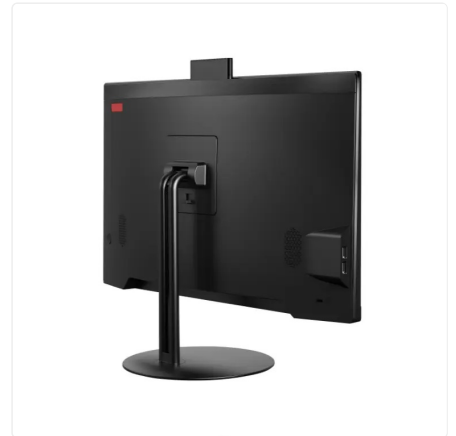

Thinvent Uno22: Streamlined Productivity in a Sleek All-in-One Design