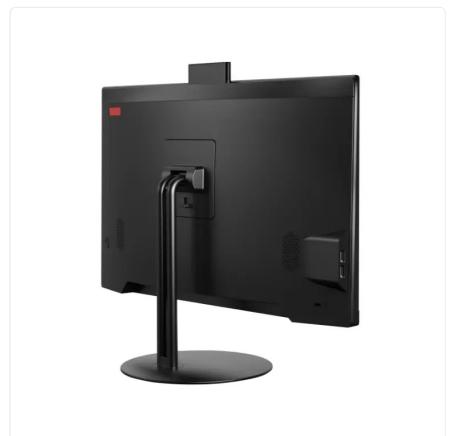

Thinvent Uno 21.5" All in One PC

Intel Core i5-1240P processor

12 core, up to 4.4 GHz, 12 MB cache

Dual LAN

4GB DDR4 RAM

256GB SSD

Dual Band WiFi

Ubuntu Linux

Height Adjustable Stand

SKU: UNO22-I5_12L-4-M256-12_10-M-U-HA

Engineered for the daily drive: power, simplicity, and resilience combined.

Built for the Long Haul

Forget about bulky towers and tangled cables. The Uno is a sleek, all-in-one workhorse designed to streamline your workspace and endure the demands of day-in, day-out operation. Its robust aluminium alloy construction and clean, integrated design free up valuable room while projecting a professional, modern image.

Adapts to Your Workspace

The height-adjustable stand lets you position the crisp 21.5" display perfectly for comfortable, all-day viewing, reducing strain and boosting productivity. Whether it's mounted on a factory floor kiosk or a reception desk, it fits right in.

Reliable Connectivity, Uninterrupted Work

Stay connected and in control with dual Gigabit Ethernet ports, providing critical network redundancy for seamless operations. Combined with integrated Wi-Fi, you have the flexibility to deploy it virtually anywhere your business needs a dependable node.

Ready to Work Out of the Box

Pre-installed with the secure and efficient Ubuntu Linux, the Uno delivers a stable, bloat-free platform that gets straight down to business. It's the ideal, hassle-free foundation for digital signage, point-of-sale systems, control room monitors, or dedicated workstation tasks, offering robust performance in a remarkably tidy package.