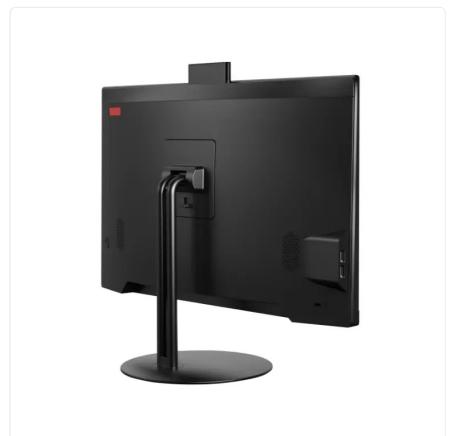

Thinvent Uno 21.5" All in One PC

Intel Core i5-1240P processor

12 core, up to 4.4 GHz, 12 MB cache

Dual LAN

4GB DDR4 RAM

512GB SSD

Dual Band WiFi

Ubuntu Linux

Height Adjustable Stand

SKU: UNO22-I5_12L-4-M512-12_10-M-U-HA

Engineered for the daily drive: power, simplicity, and resilience combined.

Built for the Long Haul

Forget about bulky towers and tangled cables. The Uno is a sleek, all-in-one workhorse designed to streamline your workspace and endure the demands of day-in, day-out operation. Its robust aluminium alloy construction and clean, integrated design free up valuable room while projecting a professional, modern image.

Adapts to Your Workspace

The height-adjustable stand lets you position the crisp 21.5" display perfectly for comfortable, all-day viewing, reducing strain and boosting productivity. Whether it's mounted on a factory floor kiosk or a reception desk, it fits right in.

Reliable Connectivity, Uninterrupted Work

Stay connected and in control with dual Gigabit Ethernet ports, providing critical network redundancy for seamless operations. Combined with integrated Wi-Fi, you have the flexibility to deploy it virtually anywhere your business needs a dependable node.

Ready to Work Out of the Box

Pre-installed with the secure and efficient Ubuntu Linux, the Uno delivers a stable, bloat-free platform that gets straight down to business. It's the ideal, hassle-free foundation for digital signage, point-of-sale systems, control room monitors, or dedicated workstation tasks, offering robust performance in a remarkably tidy package.