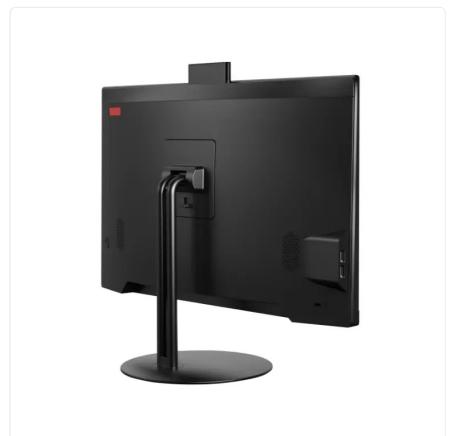

Thinvent Uno 21.5" All in One PC

Intel Core i5-1240P processor

12 core, up to 4.4 GHz, 12 MB cache

Dual LAN

4GB DDR4 RAM

512GB SSD

Dual Band WiFi

Ubuntu Linux

Height Adjustable Stand

SKU: UNO22-I5_12L-4-M512-12_7-M-U-HA

Engineered for the daily drive: power, simplicity, and resilience combined.

Built for the Long Haul

Forget about bulky towers and tangled cables. The Uno is a sleek, all-in-one workhorse designed to streamline your workspace and endure the demands of day-in, day-out operation. Its robust aluminium alloy construction and clean, integrated design free up valuable room while projecting a professional, modern image.

Adapts to Your Workspace

The height-adjustable stand lets you position the crisp 21.5" display perfectly for comfortable, all-day viewing, reducing strain and boosting productivity. Whether it's mounted on a factory floor kiosk or a reception desk, it fits right in.

Reliable Connectivity, Uninterrupted Work

Stay connected and in control with dual Gigabit Ethernet ports, providing critical network redundancy for seamless operations. Combined with integrated Wi-Fi, you have the flexibility to deploy it virtually anywhere your business needs a dependable node.

Ready to Work Out of the Box

Pre-installed with the secure and efficient Ubuntu Linux, the Uno delivers a stable, bloat-free platform that gets straight down to business. It's the ideal, hassle-free foundation for digital signage, point-of-sale systems, control room monitors, or dedicated workstation tasks, offering robust performance in a remarkably tidy package.