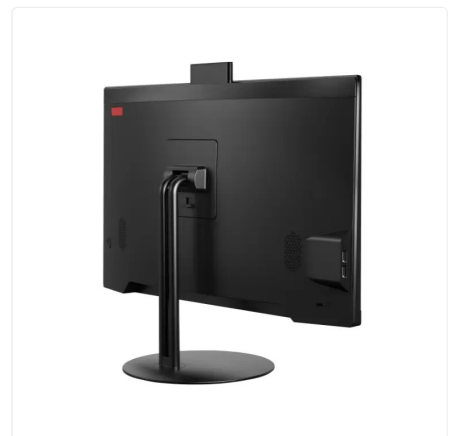

Thinvent Uno 21.5" All in One PC

Intel Core i5-1240P processor

12 core, up to 4.4 GHz, 12 MB cache

Dual LAN

8GB DDR4 RAM

256GB SSD

Dual Band WiFi

Ubuntu Linux

Height Adjustable Stand

SKU: UNO22-I5_12L-8-M256-12_7-M-U-HA

Engineered for the daily drive: power, simplicity, and resilience combined.

Built for the Long Haul

Forget about bulky towers and tangled cables. The Uno is a sleek, all-in-one workhorse designed to streamline your workspace and endure the demands of day-in, day-out operation. Its robust aluminium alloy construction and clean, integrated design free up valuable room while projecting a professional, modern image.

Adapts to Your Workspace

The height-adjustable stand lets you position the crisp 21.5" display perfectly for comfortable, all-day viewing, reducing strain and boosting productivity. Whether it's mounted on a factory floor kiosk or a reception desk, it fits right in.

Reliable Connectivity, Uninterrupted Work

Stay connected and in control with dual Gigabit Ethernet ports, providing critical network redundancy for seamless operations. Combined with integrated Wi-Fi, you have the flexibility to deploy it virtually anywhere your business needs a dependable node.

Ready to Work Out of the Box

Pre-installed with the secure and efficient Ubuntu Linux, the Uno delivers a stable, bloat-free platform that gets straight down to business. It's the ideal, hassle-free foundation for digital signage, point-of-sale systems, control room monitors, or dedicated workstation tasks, offering robust performance in a remarkably tidy package.