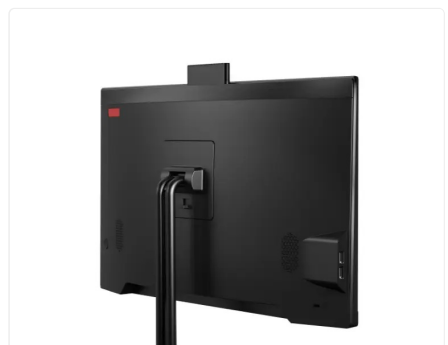

Thinvent Uno 21.5" All in One PC

Intel Core i5-1335U processor

10 core, up to 4.6 GHz, 12 MB cache

4GB DDR4 RAM

1TB SSD

No WiFi

Thinux Embedded Linux

Fixed Stand

SKU: UNO22-I5_13-4-M1024-12_10-X-THINUX-F

Unleash Peak Performance with the Thinvent® Uno 21.5" All-in-One PC: Power, Precision, and Purpose.

Elevate your productivity and streamline operations with the Thinvent® Uno, a robust and feature-rich All-in-One PC designed for demanding professional environments.

Uncompromising Performance

- Experience lightning-fast responsiveness with the Intel® Core™ i5-1335U processor, boasting 10 cores and speeds up to 4.6 GHz with a 12 MB cache.
- Seamlessly multitask and handle intensive applications with a massive 64GB DDR4 RAM.
- Enjoy rapid boot-ups and ample storage for all your critical data on the integrated 1TB SSD.

Optimized for Secure Operations

- Powered by Thinvent® Thinux™ Embedded Linux, this system offers unparalleled stability, security, and a low total cost of ownership.
- Leverage comprehensive remote management with RDP 10 (RemoteFX, H.264/AVC), Putty, SSH, and browser-based controls.
- Boost collaboration with a pop-up 2 Megapixel camera for crystal-clear video conferencing.

- Access essential tools including Chromium and Mozilla Firefox browsers, LibreOffice, PDF viewer, multimedia player with MPEG4 support, and SIP video/voice capabilities.
- Develop custom solutions with Java, Python, and glibc based application support.

Vivid Display & Robust Connectivity