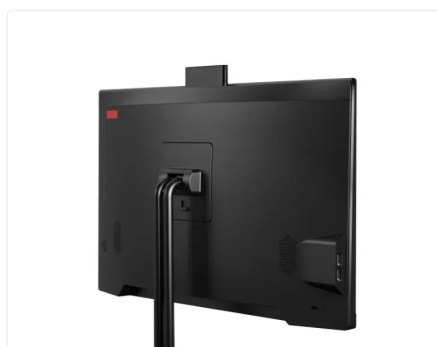

Thinvent Uno 21.5" All in One PC

Intel Core i5-1335U processor

10 core, up to 4.6 GHz, 12 MB cache

4GB DDR4 RAM

1TB SSD

No WiFi

Thinix Embedded Linux

Fixed Stand

SKU: UNO22-I5_13-4-M1024-12_5-X-THINUX-F

Unleash Peak Performance with the Thinvent® Uno 21.5" All-in-One PC: Power, Precision, and Purpose.

Elevate your productivity and streamline operations with the Thinvent® Uno, a robust and feature-rich All-in-One PC designed for demanding professional environments.

Uncompromising Performance

- Experience lightning-fast responsiveness with the Intel® Core™ i5-1335U processor, boasting 10 cores and speeds up to 4.6 GHz with a 12 MB cache.
- Seamlessly multitask and handle intensive applications with a massive 64GB DDR4 RAM.
- Enjoy rapid boot-ups and ample storage for all your critical data on the integrated 1TB SSD.

Optimized for Secure Operations

- Powered by Thinvent® Thinix™ Embedded Linux, this system offers unparalleled stability, security, and a low total cost of ownership.
- Leverage comprehensive remote management with RDP 10 (RemoteFX, H.264/AVC), Putty, SSH, and browser-based controls.
- Boost collaboration with a pop-up 2 Megapixel camera for crystal-clear video conferencing.

- Access essential tools including Chromium and Mozilla Firefox browsers, LibreOffice, PDF viewer, multimedia player with MPEG4 support, and SIP video/voice capabilities.
- Develop custom solutions with Java, Python, and glibc based application support.

Vivid Display & Robust Connectivity