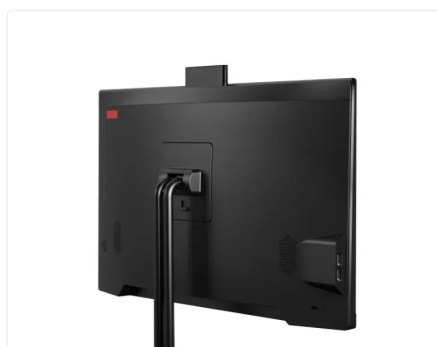

Thinvent Uno 21.5" All in One PC

Intel Core i5-1335U processor

10 core, up to 4.6 GHz, 12 MB cache

8GB DDR4 RAM

128GB SSD

No WiFi

Thinux Embedded Linux

Fixed Stand

SKU: UNO22-I5_13-8-M128-12_5-X-THINUX-F

Unleash Peak Performance with the Thinvent® Uno 21.5" All-in-One PC: Power, Precision, and Purpose.

Elevate your productivity and streamline operations with the Thinvent® Uno, a robust and feature-rich All-in-One PC designed for demanding professional environments.

Uncompromising Performance

- Experience lightning-fast responsiveness with the Intel® Core™ i5-1335U processor, boasting 10 cores and speeds up to 4.6 GHz with a 12 MB cache.
- Seamlessly multitask and handle intensive applications with a massive 64GB DDR4 RAM.
- Enjoy rapid boot-ups and ample storage for all your critical data on the integrated 1TB SSD.

Optimized for Secure Operations

- Powered by Thinvent® Thinux™ Embedded Linux, this system offers unparalleled stability, security, and a low total cost of ownership.
- Leverage comprehensive remote management with RDP 10 (RemoteFX, H.264/AVC), Putty, SSH, and browser-based controls.
- Boost collaboration with a pop-up 2 Megapixel camera for crystal-clear video conferencing.

- Access essential tools including Chromium and Mozilla Firefox browsers, LibreOffice, PDF viewer, multimedia player with MPEG4 support, and SIP video/voice capabilities.
- Develop custom solutions with Java, Python, and glibc based application support.

Vivid Display & Robust Connectivity