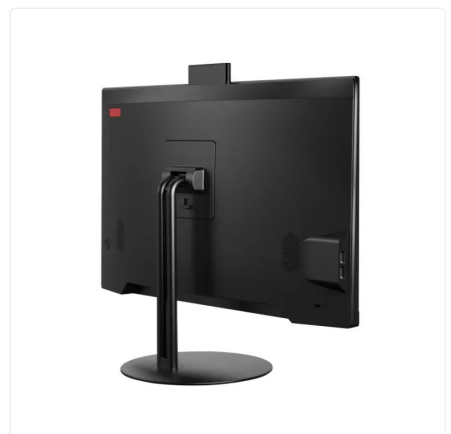

Thinvent Uno 21.5" All in One PC

Intel Core 5 120U processor

10 core, up to 5.0 GHz, 12 MB cache

16GB DDR4 RAM

512GB SSD

Dual Band WiFi

Ubuntu Linux

Fixed Stand

SKU: UNO22-I5_14-16-M512-12_10-M-U-F

Unleash productivity, elegantly simple.

The Thinvent® Uno 21.5" All in One PC redefines efficiency, blending powerful performance with a sleek, space-saving design. Experience seamless multitasking and rapid application loading thanks to its Intel® Core™ 5 120U processor.

Key Performance Highlights

- 10 Cores, bursting up to 5.0 GHz
- 12 MB cache for quick data access
- 64GB DDR4 RAM for effortless multitasking
- 512GB SSD for lightning-fast boot times and application launch

Immerse yourself in crystal-clear visuals on the vibrant 21.5-inch Full HD (1920x1080) display, offering a wide 178° viewing angle and 250 nits of brightness. The convenient pop-up 2 Megapixel camera ensures privacy and sharp video calls, complemented by rich sound from dual 3-Watt speakers and dedicated speaker out and mic in ports.

Seamless Connectivity

- Dual-band Wi-Fi 5 (802.11ac) for reliable wireless

- 1000 Mbps Ethernet for wired speed
- 2 HDMI ports and 1 VGA port for versatile display options
- 6 USB ports (2x USB 3.0, 4x USB 2.0) for all your peripherals
- 12V 7A Adapter for efficient power delivery

Pre-installed with Ubuntu Linux 24.04 LTS, the Thinvent Uno provides a secure, stable, and user-friendly computing environment right out of the box.

Built for Durability and Security

- Robust housing of aluminium alloy, steel, and ABS plastic
- Sleek black finish with a fixed stand
- Kensington Lock for enhanced physical security
- Certified with RoHS, ISO, and BIS standards, ensuring professional-grade reliability across 0°C to 35°C operating temperatures.