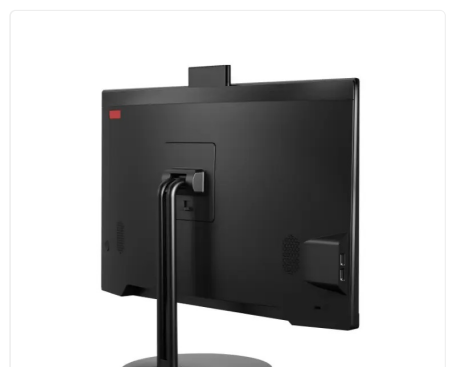

Thinvent Uno 21.5" All in One PC

Intel Core 5 120U processor

10 core, up to 5.0 GHz, 12 MB cache

4GB DDR4 RAM

128GB SSD

Dual Band WiFi

Without OS

Height Adjustable Stand

SKU: UNO22-I5_14-4-M128-12_5-M-W_OS-HA

Elevate Your Productivity: Power, Precision, and Ergonomics in One Sleek Package.

The Thinvent® Uno 21.5" All-in-One PC is engineered for peak performance and unparalleled user experience. This isn't just a computer; it's a productivity hub designed to streamline your workflow and enhance your digital life.

Performance Redefined

Experience lightning-fast responsiveness with the Intel® Core™ 5 120U processor, featuring 10 cores and clocking up to 5.0 GHz with a generous 12 MB cache. Coupled with a massive 32GB DDR4 RAM, you'll effortlessly tackle demanding applications, intricate multitasking, and high-performance computing. The 256GB SSD ensures rapid boot times and instant application loading, keeping you ahead of every task.

Visual Brilliance & Ergonomic Design

Immerse yourself in stunning visuals on the vibrant 21.5-inch Full HD (1920 × 1080) display, offering 250 nits brightness and ultra-wide 178° viewing angles for consistent clarity from any perspective. The innovative height-adjustable stand provides personalized comfort, reducing strain during long work sessions.

Seamless Connectivity & Privacy

Stay connected with dual-band Wi-Fi 5 (802.11ac) and a rapid 1000 Mbps Ethernet port. A comprehensive array of ports, including 2x HDMI, 1x VGA, 2x USB 3.0, and 4x USB 2.0, ensures versatile peripheral integration. The discreet pop-up 2 Megapixel camera guarantees privacy when not in use, perfect for secure video conferencing.

Key Features at a Glance