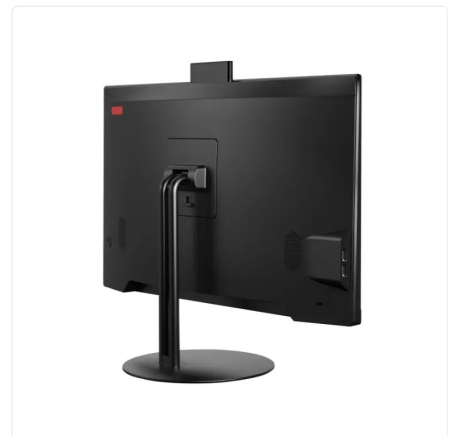

Height Adjustable Stand

SKU: UNO22-I7_12L-16-M128-12_10-M-11P-HA

Engineered for effortless power and space-saving clarity.

The Ultimate Workspace Consolidator

- Transform your desk with a single, elegant cable. The all-in-one design eliminates tower clutter, creating a clean, professional environment.
- The crisp 21.5" display and powerful Intel Core i7 processor handle demanding business applications and video calls with seamless fluidity.
- A height-adjustable stand ensures perfect ergonomic positioning for comfort during long working hours.

Built for Demanding Professional Environments

- Dual Gigabit LAN ports provide robust, reliable network connectivity essential for industrial settings, POS systems, or network redundancy.
- With a pop-up webcam for security and Windows 11 Pro for advanced management, it's the secure, all-in-one solution for modern business.
- Its durable construction and versatile mounting options make it ideal for control rooms, digital signage, or any task where reliability and a sleek footprint are paramount.

DISPLAY

Screen Size	21.5 inch
Resolution	1920 × 1080
Brightness	250 nits
Viewing Angle	Horizontal 178°, Vertical 178°
Camera	Pop up, 2 Megapixel
HDMI	1
VGA	1

AUDIO

Speakers	2 × 3 Watts
Speaker Out	1
Mic In	1