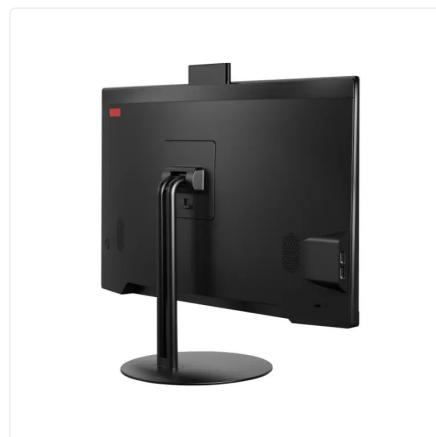

Thinvent Uno22: Streamlined Productivity in a Sleek All-in-One Design