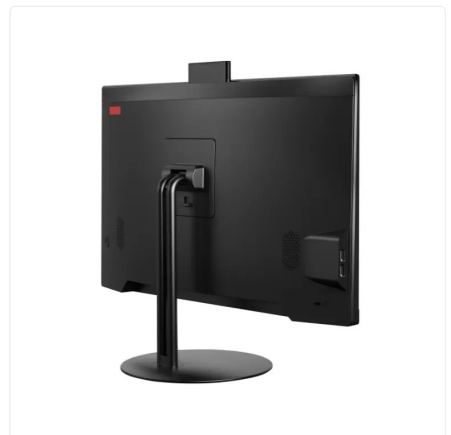

Thinvent Uno 21.5" All in One PC

Intel Core i7-1255U processor

10 core, up to 4.7 GHz, 12 MB cache

Dual LAN

32GB DDR4 RAM

256GB SSD

No WiFi

DOS

Fixed Stand

SKU: UNO22-I7_12L-32-M256-12_5-X-DOS-F

Unleash raw power in a sleek, compact footprint.

Forget the clutter of traditional desktops. The Thinvent® Uno 21.5" All-in-One PC delivers formidable performance for demanding industrial and commercial tasks, all integrated into a single, space-saving unit. It's the robust, reliable engine your business needs.

Built for relentless operation

Experience seamless multitasking and rapid data processing with the latest Intel® Core™ technology, handling complex applications with ease.

Dual Gigabit LAN ports provide critical network redundancy and connectivity for industrial networks or secure, isolated systems.

The vibrant 21.5" full HD display offers clear, wide-angle visibility for monitoring, control rooms, or digital signage.

A pop-up camera adds flexibility for secure video conferencing when needed, while the solid fixed stand ensures stability in any environment.

Its durable construction is designed to thrive in a variety of settings, from factory floors to retail kiosks.

Ideal for mission-critical environments

- Industrial automation and control systems
- Point of Sale (POS) and retail terminals
- Secure network gateways and monitoring stations
- Digital signage and information displays
- Manufacturing and logistics hubs

Choose the Thinvent Uno for uncompromising performance where it matters most. Simplify your setup, reinforce your operations, and drive productivity with a truly industrial-grade computing solution.