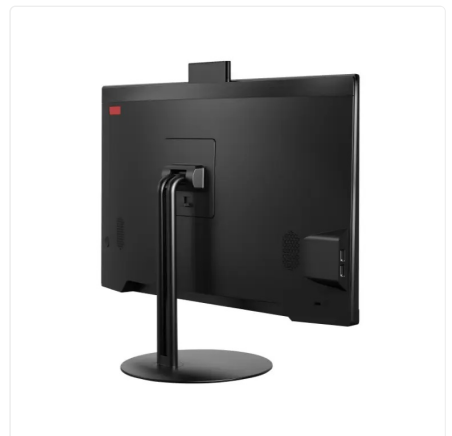

Height Adjustable Stand

SKU: UNO22-I7_12L-4-M128-12_5-M-11P-HA

Engineered for effortless power and space-saving clarity.

The Ultimate Workspace Consolidator

- Transform your desk with a single, elegant cable. The all-in-one design eliminates tower clutter, creating a clean, professional environment.
- The crisp 21.5" display and powerful Intel Core i7 processor handle demanding business applications and video calls with seamless fluidity.
- A height-adjustable stand ensures perfect ergonomic positioning for comfort during long working hours.

Built for Demanding Professional Environments

- Dual Gigabit LAN ports provide robust, reliable network connectivity essential for industrial settings, POS systems, or network redundancy.
- With a pop-up webcam for security and Windows 11 Pro for advanced management, it's the secure, all-in-one solution for modern business.
- Its durable construction and versatile mounting options make it ideal for control rooms, digital signage, or any task where reliability and a sleek footprint are paramount.

DISPLAY

Screen Size	21.5 inch
Resolution	1920 × 1080
Brightness	250 nits
Viewing Angle	Horizontal 178°, Vertical 178°
Camera	Pop up, 2 Megapixel
HDMI	1
VGA	1

AUDIO

Speakers	2 × 3 Watts
Speaker Out	1
Mic In	1