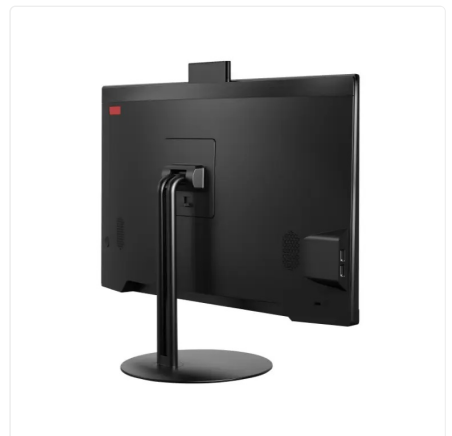

Height Adjustable Stand

SKU: UNO22-I7_12L-4-M256-12_7-M-11P-HA

Engineered for effortless power and space-saving clarity.

The Ultimate Workspace Consolidator

- Transform your desk with a single, elegant cable. The all-in-one design eliminates tower clutter, creating a clean, professional environment.
- The crisp 21.5" display and powerful Intel Core i7 processor handle demanding business applications and video calls with seamless fluidity.
- A height-adjustable stand ensures perfect ergonomic positioning for comfort during long working hours.

Built for Demanding Professional Environments

- Dual Gigabit LAN ports provide robust, reliable network connectivity essential for industrial settings, POS systems, or network redundancy.
- With a pop-up webcam for security and Windows 11 Pro for advanced management, it's the secure, all-in-one solution for modern business.
- Its durable construction and versatile mounting options make it ideal for control rooms, digital signage, or any task where reliability and a sleek footprint are paramount.

DISPLAY

Screen Size	21.5 inch
Resolution	1920 × 1080
Brightness	250 nits
Viewing Angle	Horizontal 178°, Vertical 178°
Camera	Pop up, 2 Megapixel
HDMI	1
VGA	1

AUDIO

Speakers	2 × 3 Watts
Speaker Out	1
Mic In	1