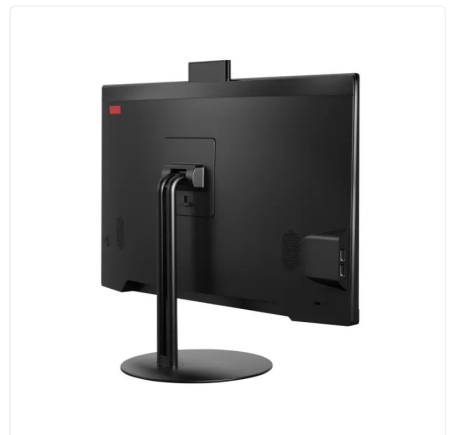

Thinvent Uno 21.5" All in One PC

Intel Core i7-1255U processor

10 core, up to 4.7 GHz, 12 MB cache

Dual LAN

8GB DDR4 RAM

1TB SSD

Dual Band WiFi

Without OS

Fixed Stand

SKU: UNO22-I7_12L-8-M1024-12_10-M-W_OS-F

Engineered for the relentless demands of industrial environments.

Uncompromising Power in a Unified Design

- Experience desktop performance without the clutter, featuring the latest Intel® processing for seamless multitasking.
- The robust all-in-one design saves critical space on the factory floor, control room, or digital signage kiosk.
- Two Gigabit Ethernet ports ensure a reliable, high-speed network connection for essential communications and data transfer.

Built to Endure and Perform

- A durable, fanless aluminium alloy construction withstands vibration, dust, and continuous operation in challenging conditions.
- The crisp 21.5" display delivers clear visibility for monitoring processes, managing logistics, or powering interactive customer points.

- Versatile connectivity options support a wide array of peripherals, from barcode scanners to legacy industrial equipment.

Your Foundation for a Bespoke Solution

- Delivered without a pre-installed OS for ultimate flexibility, allowing you to install the exact software your operation requires.
- A clean, professional aesthetic integrates seamlessly into any setting, from a workshop to a retail environment.
- The efficient 12V DC power design offers greater installation flexibility and reduced energy consumption over time.

Choose the Thinvent® Uno. Where industrial-grade reliability meets sleek, space-saving intelligence.