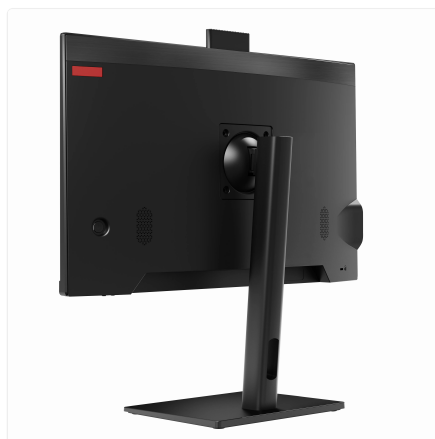

Thinvent Uno 23.8" All in One PC

Intel Core Ultra 5 125U processor

12 core, up to 4.3 GHz, 12 MB cache

Dual LAN

16GB DDR5 RAM

1TB SSD

No WiFi

Windows 11 Pro

Height Adjustable Stand

SKU: UNO24-CU5_14L-16_5-M1024-12_7-X-11P-HA

Engineered for the relentless rhythm of modern business.

The Uno All-in-One PC is your sleek, centralised command centre. Forget bulky towers and tangled cables; this streamlined powerhouse integrates everything into a single, elegant footprint. With a vibrant 23.8-inch display, it delivers crisp clarity for everything from intricate schematics to live production dashboards.

Built for the demanding environment

- Effortlessly manage multiple industrial applications with smooth, responsive performance.
- Maintain critical network connections with unwavering reliability through dual Gigabit Ethernet ports.

- Enhance workplace ergonomics and collaboration with the height-adjustable stand and integrated pop-up camera.
- Benefit from the robust security and management features of Windows 11 Pro for business.
- Enjoy a clutter-free workspace that is simple to deploy, secure with a Kensington lock, and built with durable materials for long-term use.

The Thinvent Uno. Where sophisticated design meets industrial-grade dependability.