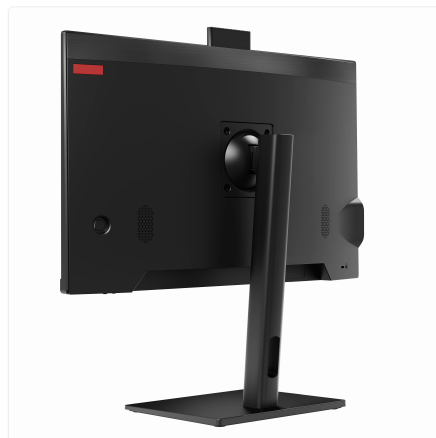

Thinvent Uno 23.8" All in One PC

Intel Core Ultra 5 125U processor

12 core, up to 4.3 GHz, 12 MB cache

Dual LAN

16GB DDR5 RAM

128GB SSD

Dual Band WiFi

Windows 11 IoT Value

Fixed Stand

SKU: UNO24-CU5_14L-16_5-M128-12_5-M-11V-F

All-in-One Brilliance, Built for Business.

Seamlessly integrate power and performance into your workspace with the Thinvent® Uno. This sleek All-in-One PC combines a vibrant 23.8" display with robust computing in one space-saving, cable-free design, perfect for modern commercial environments.

Engineered for reliability

- Experience smooth multitasking and responsive performance for daily business applications.

- Enjoy a clutter-free setup that enhances any reception desk, kiosk, or office.
- Benefit from dual Ethernet for dependable, high-speed network connectivity.
- Stay secure with a professional Windows 11 IoT platform designed for long-term stability.

The Thinvent® Uno delivers the dependable, streamlined computing solution your business needs to operate efficiently every day.