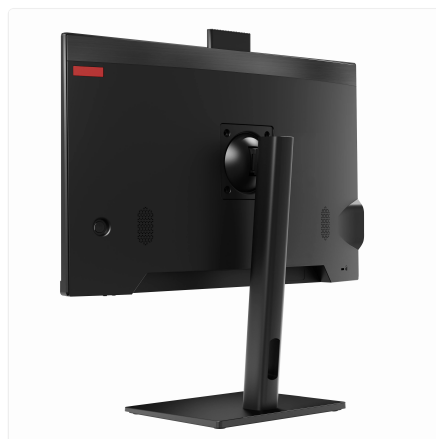

Thinvent Uno 23.8" All in One PC

Intel Core Ultra 5 125U processor

12 core, up to 4.3 GHz, 12 MB cache

Dual LAN

16GB DDR5 RAM

128GB SSD

No WiFi

Windows 11 Pro

Height Adjustable Stand

SKU: UNO24-CU5_14L-16_5-M128-12_7-X-11P-HA

Engineered for the relentless rhythm of modern business.

The Uno All-in-One PC is your sleek, centralised command centre. Forget bulky towers and tangled cables; this streamlined powerhouse integrates everything into a single, elegant footprint. With a vibrant 23.8-inch display, it delivers crisp clarity for everything from intricate schematics to live production dashboards.

Built for the demanding environment

- Effortlessly manage multiple industrial applications with smooth, responsive performance.
- Maintain critical network connections with unwavering reliability through dual Gigabit Ethernet ports.

- Enhance workplace ergonomics and collaboration with the height-adjustable stand and integrated pop-up camera.
- Benefit from the robust security and management features of Windows 11 Pro for business.
- Enjoy a clutter-free workspace that is simple to deploy, secure with a Kensington lock, and built with durable materials for long-term use.

The Thinvent Uno. Where sophisticated design meets industrial-grade dependability.