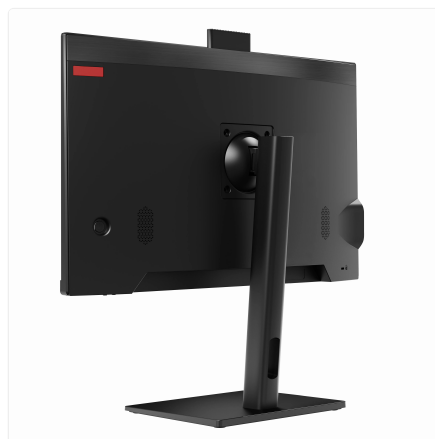

Thinvent Uno 23.8" All in One PC

Intel Core Ultra 5 125U processor

12 core, up to 4.3 GHz, 12 MB cache

Dual LAN

16GB DDR5 RAM

128GB SSD

No WiFi

Ubuntu Linux

Height Adjustable Stand

SKU: UNO24-CU5_14L-16_5-M128-12_7-X-U-HA

The Complete Command Centre, Streamlined for Efficiency.

Introducing the Thinvent Uno All-in-One PC, where robust industrial computing meets a clean, space-saving design. It's the reliable, no-fuss partner for demanding environments, engineered to deliver consistent performance day in, day out.

Built for the Real World

- Experience the seamless power of next-generation Intel processing, effortlessly handling complex tasks and multi-application workflows.
- Enjoy crystal-clear visuals on the expansive 23.8" display, perfect for monitoring systems, detailed design reviews, or client presentations.
- Connect with confidence using dual Gigabit LAN ports for critical network redundancy and rock-solid, high-speed data transfer.

Engineered for Your Workspace

- Maximise operator comfort and productivity with the fully height-adjustable stand, creating the ideal viewing position for any task.
- Benefit from a secure, stable, and bloat-free computing experience with the pre-installed Ubuntu Linux operating system.
- Rely on its durable, industrial-grade construction to withstand the rigours of 24/7 operation in shops, labs, and control rooms.

Simplify your operations with a powerful, integrated solution that eliminates clutter and complexity. The Thinvent Uno is the dependable foundation for your most important work.