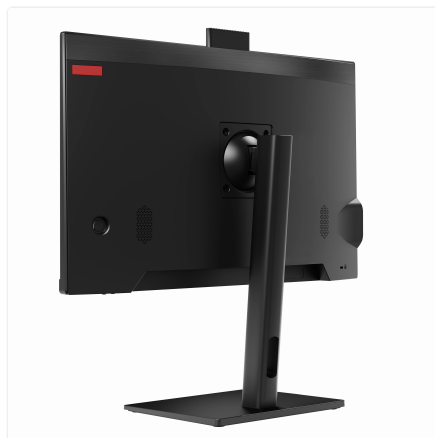

Thinvent Uno 23.8" All in One PC

Intel Core Ultra 5 125U processor

12 core, up to 4.3 GHz, 12 MB cache

Dual LAN

16GB DDR5 RAM

128GB SSD

Dual Band WiFi

Thinix Embedded Linux

Height Adjustable Stand

SKU: UNO24-CU5_14L-16_5-M128-12_7-M-THINUX-HA

The seamless all-in-one for business-critical displays.

Designed for reliability and simplified management, the Thinvent Uno is the clear choice for digital signage, interactive kiosks, and streamlined workstation deployments. Its all-in-one design eliminates clutter and maximises space, while its robust construction ensures it keeps performing day in, day out.

Why choose the Thinvent Uno

- Effortless deployment: Get up and running quickly with a pre-configured, purpose-built system that reduces setup complexity.
- Built for 24/7 operation: Engineered with industrial-grade components for unwavering reliability in demanding environments.

- Simplified remote management: Centrally monitor, update, and control your entire fleet of devices from anywhere, cutting down on-site visits.
- Versatile connectivity: Dual Ethernet ports and flexible I/O options allow for easy integration into existing networks and peripherals.
- Space-saving elegance: The sleek, integrated design with a crisp 23.8" display presents a professional image in any setting.

Ideal for

Powering point-of-sale systems, information displays in retail or hospitality, and dedicated workstations in factories and control rooms. It's the robust, manageable computing solution you can install and forget.