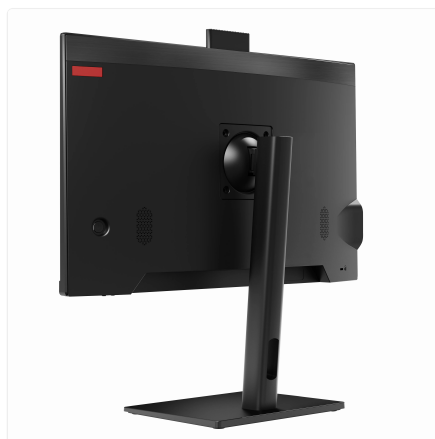

Thinvent Uno 23.8" All in One PC

Intel Core Ultra 5 125U processor

12 core, up to 4.3 GHz, 12 MB cache

Dual LAN

16GB DDR5 RAM

32GB SSD

No WiFi

Windows 11 Pro

Height Adjustable Stand

SKU: UNO24-CU5_14L-16_5-M32-12_7-X-11P-HA

Engineered for the relentless rhythm of modern business.

The Uno All-in-One PC is your sleek, centralised command centre. Forget bulky towers and tangled cables; this streamlined powerhouse integrates everything into a single, elegant footprint. With a vibrant 23.8-inch display, it delivers crisp clarity for everything from intricate schematics to live production dashboards.

Built for the demanding environment

- Effortlessly manage multiple industrial applications with smooth, responsive performance.
- Maintain critical network connections with unwavering reliability through dual Gigabit Ethernet ports.

- Enhance workplace ergonomics and collaboration with the height-adjustable stand and integrated pop-up camera.
- Benefit from the robust security and management features of Windows 11 Pro for business.
- Enjoy a clutter-free workspace that is simple to deploy, secure with a Kensington lock, and built with durable materials for long-term use.

The Thinvent Uno. Where sophisticated design meets industrial-grade dependability.