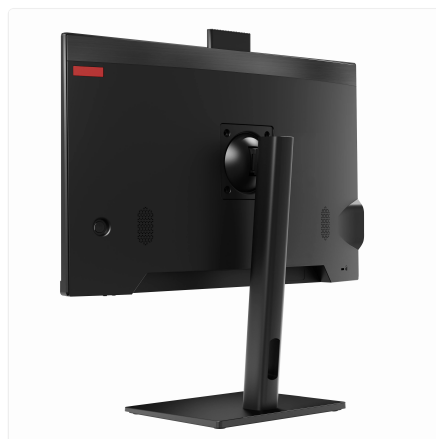

Thinvent Uno 23.8" All in One PC

Intel Core Ultra 5 125U processor

12 core, up to 4.3 GHz, 12 MB cache

Dual LAN

16GB DDR5 RAM

512GB SSD

No WiFi

Windows 11 Pro

Height Adjustable Stand

SKU: UNO24-CU5_14L-16_5-M512-12_7-X-11P-HA

Engineered for the relentless rhythm of modern business.

The Uno All-in-One PC is your sleek, centralised command centre. Forget bulky towers and tangled cables; this streamlined powerhouse integrates everything into a single, elegant footprint. With a vibrant 23.8-inch display, it delivers crisp clarity for everything from intricate schematics to live production dashboards.

Built for the demanding environment

- Effortlessly manage multiple industrial applications with smooth, responsive performance.
- Maintain critical network connections with unwavering reliability through dual Gigabit Ethernet ports.

- Enhance workplace ergonomics and collaboration with the height-adjustable stand and integrated pop-up camera.
- Benefit from the robust security and management features of Windows 11 Pro for business.
- Enjoy a clutter-free workspace that is simple to deploy, secure with a Kensington lock, and built with durable materials for long-term use.

The Thinvent Uno. Where sophisticated design meets industrial-grade dependability.