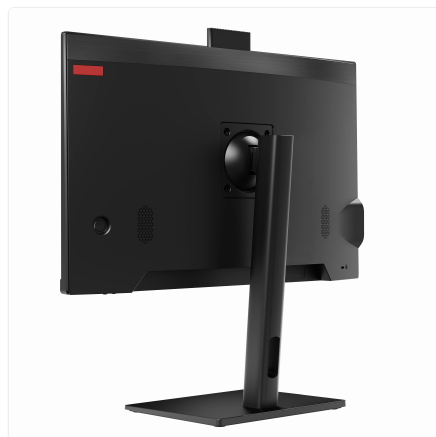

Height Adjustable Stand

SKU: UNO24-CU5_14L-32_5-M1024-12_5-M-11V-HA

Unlock seamless productivity in a single, elegant unit.

Engineered for demanding environments, the Thinvent® Uno All-in-One PC combines robust performance with a space-saving design to streamline your operations. This isn't just a computer; it's a reliable partner for your business.

- Connect multiple networks and peripherals effortlessly with dual LAN and abundant ports for ultimate operational flexibility.
- The height-adjustable stand ensures comfortable viewing all day long, reducing strain for every user.
- Built with durable materials and certified for reliability, it delivers consistent performance where it matters most.

Ideal for a connected workplace

Deploy the Uno as a sleek point-of-sale terminal, a responsive control panel, or a powerful digital signage hub. Its versatile design and stable Windows 11 IoT platform make it the perfect core for your business technology.

DISPLAY

| | |
|---------------|--------------------------------|
| Screen Size | 23.8 inch |
| Resolution | 1920 × 1080 |
| Brightness | 250 nits |
| Viewing Angle | Horizontal 178°, Vertical 178° |
| Camera | Pop up, 2 Megapixel |
| HDMI 2.0 | 1 |
| VGA | 1 |