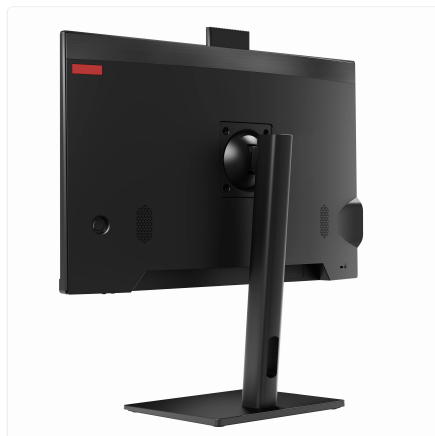

Fixed Stand

SKU: UNO24-CU5_14L-32_5-M1024-12_7-X-W_OS-F

Built for the precision-driven workplace: the sleek, all-in-one solution that thrives where others falter.

Engineered for Unwavering Reliability

Harnessing the power of Intel's latest Core Ultra architecture, this 23.8-inch AIO delivers smooth, responsive performance for your most demanding business applications. Its fanless design and robust aluminium alloy construction ensure silent, durable operation in challenging environments, from the factory floor to the secure control room.

Master of Focused Connectivity

Dual Gigabit Ethernet ports provide rock-solid, high-speed network redundancy and segmentation, perfect for point-of-sale systems, digital signage, or industrial control panels. With multiple USB ports and essential video outputs, it seamlessly integrates into any existing setup, offering unparalleled flexibility without unnecessary wireless clutter.

Streamline Your Operations

The space-saving all-in-one design reduces cable mess and maximises desk space, creating a cleaner, more professional workspace. Its pop-up camera offers privacy when not in use, making it ideal for secure kiosks or confidential workstations. Ready for your custom software image, it's the dependable, no-fuss foundation that lets you focus purely on the task at hand.

DISPLAY

Screen Size	23.8 inch
Resolution	1920 × 1080
Brightness	250 nits
Viewing Angle	Horizontal 178°, Vertical 178°
Camera	Pop up, 2 Megapixel
HDMI 2.0	1
VGA	1

AUDIO

Speakers	2 × 3 Watts
Speaker Out	1
Mic In	1