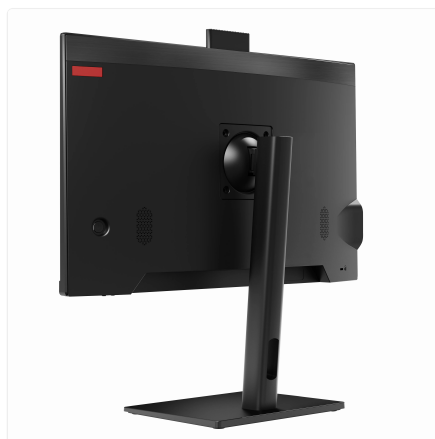

Thinvent Uno 23.8" All in One PC

Intel Core Ultra 5 125U processor

12 core, up to 4.3 GHz, 12 MB cache

Dual LAN

32GB DDR5 RAM

128GB SSD

No WiFi

Windows 11 Pro

Height Adjustable Stand

SKU: UNO24-CU5_14L-32_5-M128-12_5-X-11P-HA

Engineered for the relentless rhythm of modern business.

The Uno All-in-One PC is your sleek, centralised command centre. Forget bulky towers and tangled cables; this streamlined powerhouse integrates everything into a single, elegant footprint. With a vibrant 23.8-inch display, it delivers crisp clarity for everything from intricate schematics to live production dashboards.

Built for the demanding environment

- Effortlessly manage multiple industrial applications with smooth, responsive performance.
- Maintain critical network connections with unwavering reliability through dual Gigabit Ethernet ports.

- Enhance workplace ergonomics and collaboration with the height-adjustable stand and integrated pop-up camera.
- Benefit from the robust security and management features of Windows 11 Pro for business.
- Enjoy a clutter-free workspace that is simple to deploy, secure with a Kensington lock, and built with durable materials for long-term use.

The Thinvent Uno. Where sophisticated design meets industrial-grade dependability.