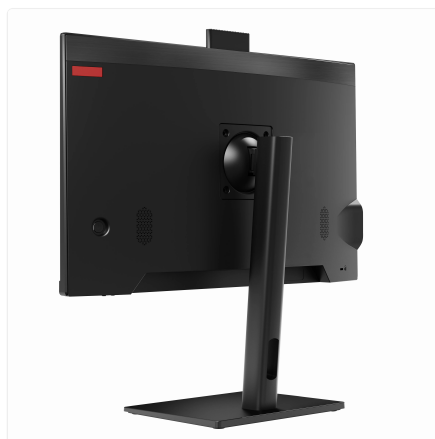

Thinvent Uno 23.8" All in One PC

Intel Core Ultra 5 125U processor

12 core, up to 4.3 GHz, 12 MB cache

Dual LAN

32GB DDR5 RAM

256GB SSD

No WiFi

Windows 11 Pro

Height Adjustable Stand

SKU: UNO24-CU5_14L-32_5-M256-12_5-X-11P-HA

Engineered for the relentless rhythm of modern business.

The Uno All-in-One PC is your sleek, centralised command centre. Forget bulky towers and tangled cables; this streamlined powerhouse integrates everything into a single, elegant footprint. With a vibrant 23.8-inch display, it delivers crisp clarity for everything from intricate schematics to live production dashboards.

Built for the demanding environment

- Effortlessly manage multiple industrial applications with smooth, responsive performance.
- Maintain critical network connections with unwavering reliability through dual Gigabit Ethernet ports.

- Enhance workplace ergonomics and collaboration with the height-adjustable stand and integrated pop-up camera.
- Benefit from the robust security and management features of Windows 11 Pro for business.
- Enjoy a clutter-free workspace that is simple to deploy, secure with a Kensington lock, and built with durable materials for long-term use.

The Thinvent Uno. Where sophisticated design meets industrial-grade dependability.