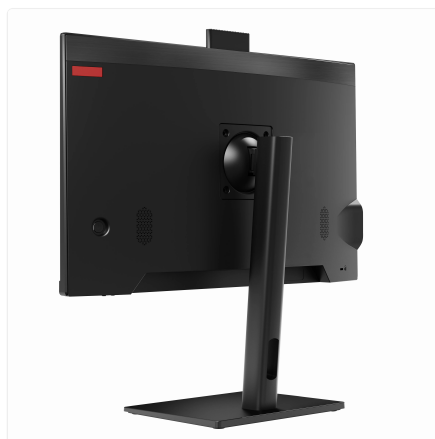

Thinvent Uno 23.8" All in One PC

Intel Core Ultra 5 125U processor

12 core, up to 4.3 GHz, 12 MB cache

Dual LAN

32GB DDR5 RAM

256GB SSD

No WiFi

Windows 11 Pro

Height Adjustable Stand

SKU: UNO24-CU5_14L-32_5-M256-12_7-X-11P-HA

Engineered for the relentless rhythm of modern business.

The Uno All-in-One PC is your sleek, centralised command centre. Forget bulky towers and tangled cables; this streamlined powerhouse integrates everything into a single, elegant footprint. With a vibrant 23.8-inch display, it delivers crisp clarity for everything from intricate schematics to live production dashboards.

Built for the demanding environment

- Effortlessly manage multiple industrial applications with smooth, responsive performance.
- Maintain critical network connections with unwavering reliability through dual Gigabit Ethernet ports.

- Enhance workplace ergonomics and collaboration with the height-adjustable stand and integrated pop-up camera.
- Benefit from the robust security and management features of Windows 11 Pro for business.
- Enjoy a clutter-free workspace that is simple to deploy, secure with a Kensington lock, and built with durable materials for long-term use.

The Thinvent Uno. Where sophisticated design meets industrial-grade dependability.